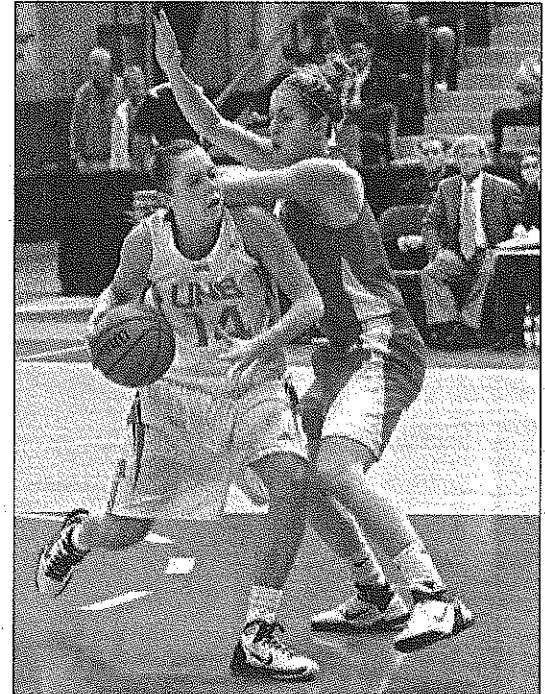

Chantal St-Amour led the Rouge et Or with 19 points, which included a pair of three-pointers late in the game to secure the victory.

Jannie Jacques had 15 points for the Rouge et Or while Marie-Pascale Nadeau chipped in with 12.

Anne Kiberd added 13 points for the X-Women while Rebecca Sheehan had 12. Donisha Young pulled down 12 rebounds, including seventh under the offensive glass.

Amy Gough led the Panthers with 12 points and Riverview native Jenna Jones added 11.

The X-Women led 40-30 at halftime.

In the tournament's opening game yesterday afternoon, the Saskatchewan Huskies, last year's CIS runners-up, edged the Acadia Axewomen 67-61.

The Axewomen led 30-25 at halftime and the score was tied with three minutes remaining, but the Huskies put the game away some hot foul-shooting as the clock ticked down.

Mary Hipperson led the Huskies with 13 points, which included going seven-for-seven from the free-throw line. Katie Miyaki also had 13 points while Kabree Howard and Amy

VIKTOR PIVOVAROV/TIMES & TRANSCRIPT